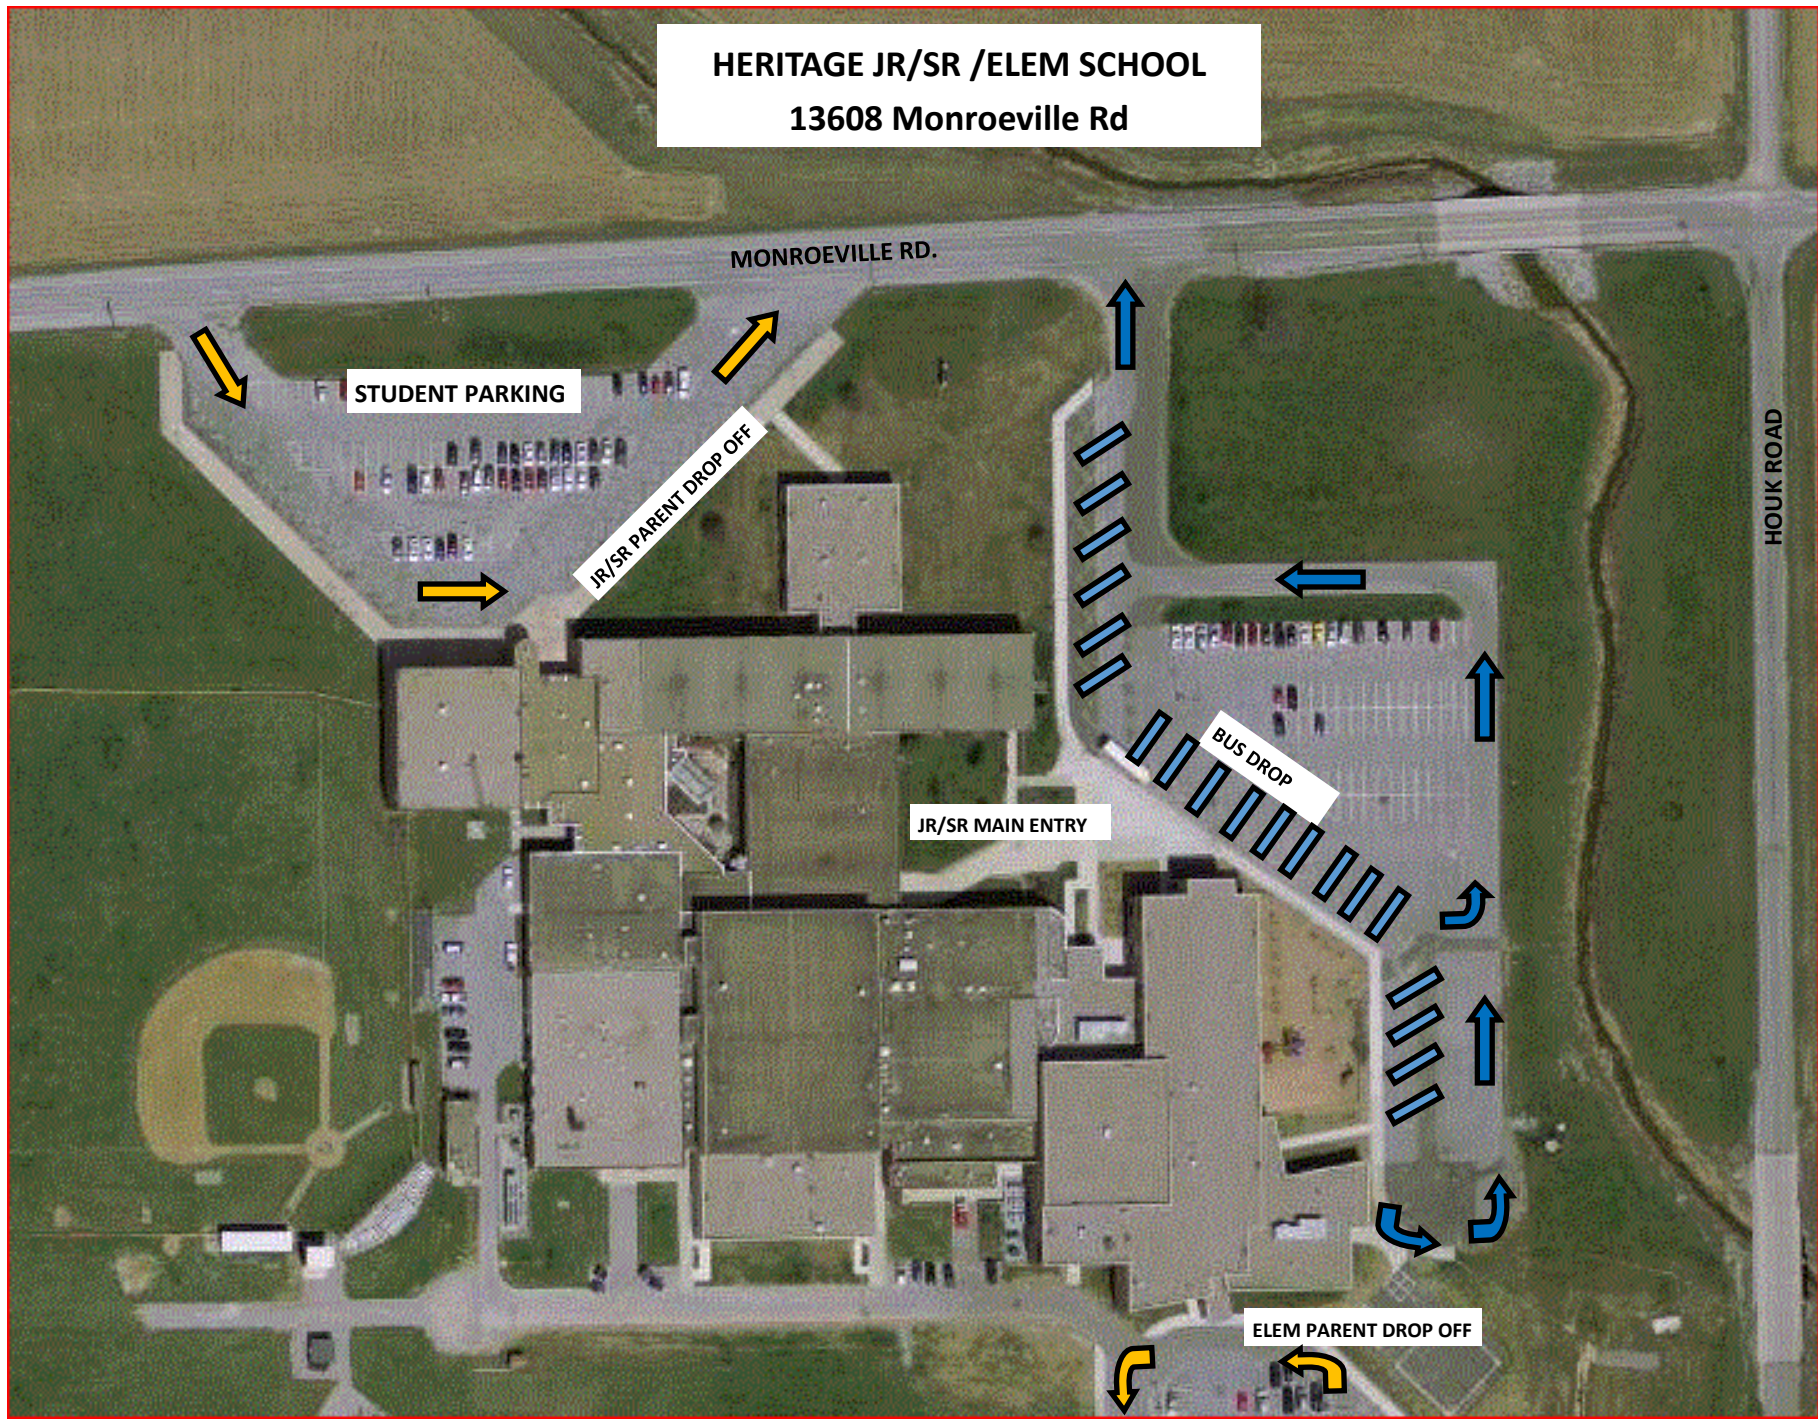

HERITAGE JR/SR /ELEM SCHOOL
13608 Monroeville Rd

STUDENT PARKING

JR/SR PARENT DROP OFF

JR/SR MAIN ENTRY

BUS DROP

ELEM PARENT DROP OFF

MONROEVILLE RD.

HOUK ROAD