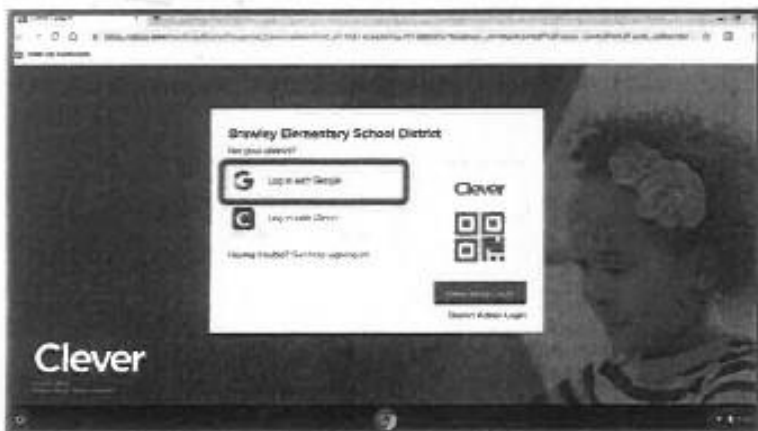

BRAWLEY ELEMENTARY SCHOOL DISTRICT

Lighting The Way To The Future

Student Login

Google Chrome browser recommended

If already logged into google with another account logout before beginning instructions. The student will log into their google account using their lunch number (K-3rd: student#@besd.org example: 1234@besd.org, password: abcd1234 / 4th-8th student#@besd.org password: students have created unique passwords). After logging into google navigate to CLEVER (link on www.besd.org home page school applications).

Instant Login Applications

Dream Box, Smarty Ants, Achieve 3000, Think Central and MYHRW : To login click/press the icon.

Mc Graw-Hill : ONLY FOR FIRST TIME After clicking/pressing the icon the student will be prompted to enter their username and password and will enter it again on the ConnectED login screen, save login information when prompted. After that the account information will be saved and students will only have to click/press the icon. Default information username is besd-ID# example: besd1234 / password is ID#.